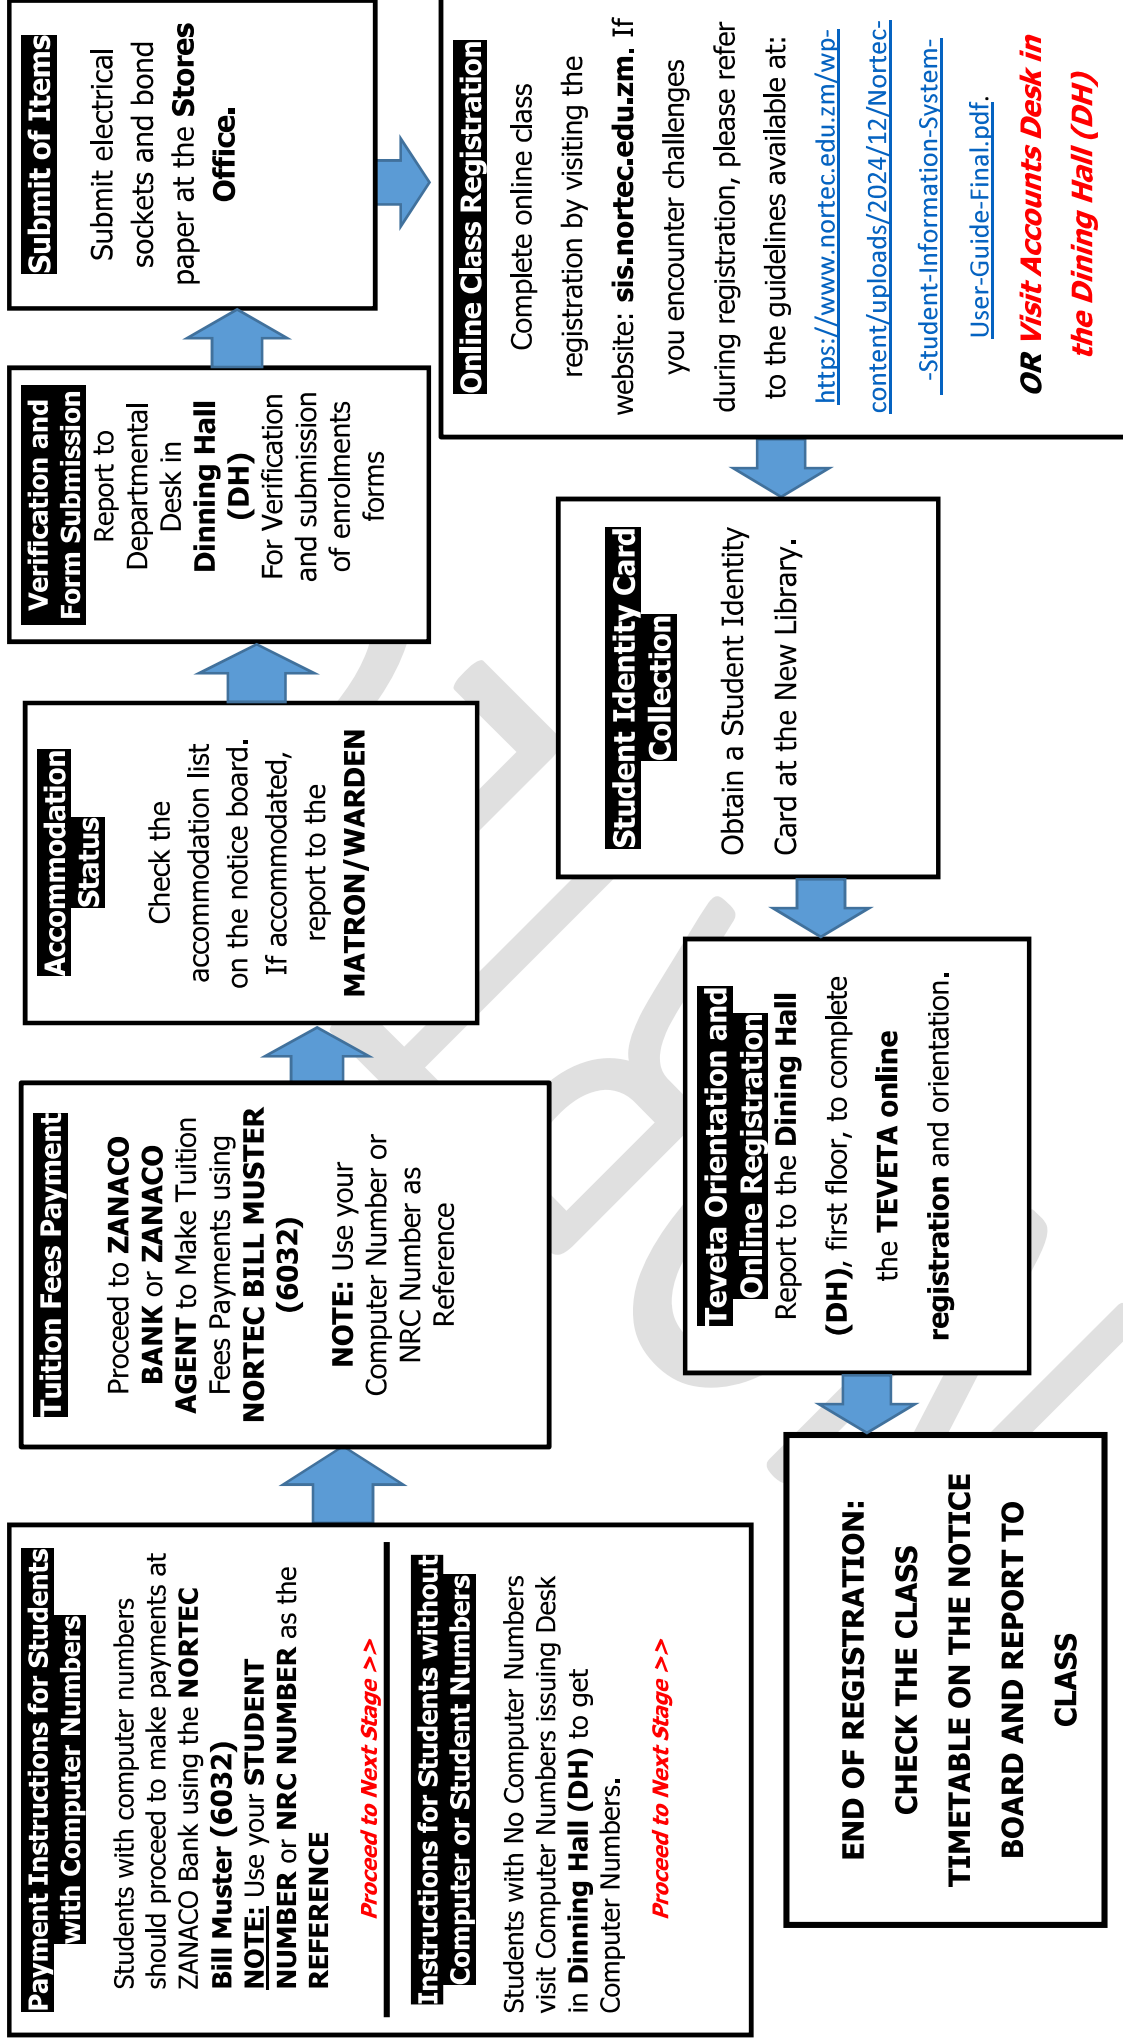

NORTHEC – STUDENTS REGISTRATION FLOWCHART
FIRST YEAR SELF SPONSORED STUDENTS (TERM 1) JANUARY INTAKE 2025

NOTE: REGISTRATION CLOSES ON 28TH FEBRUARY 2025