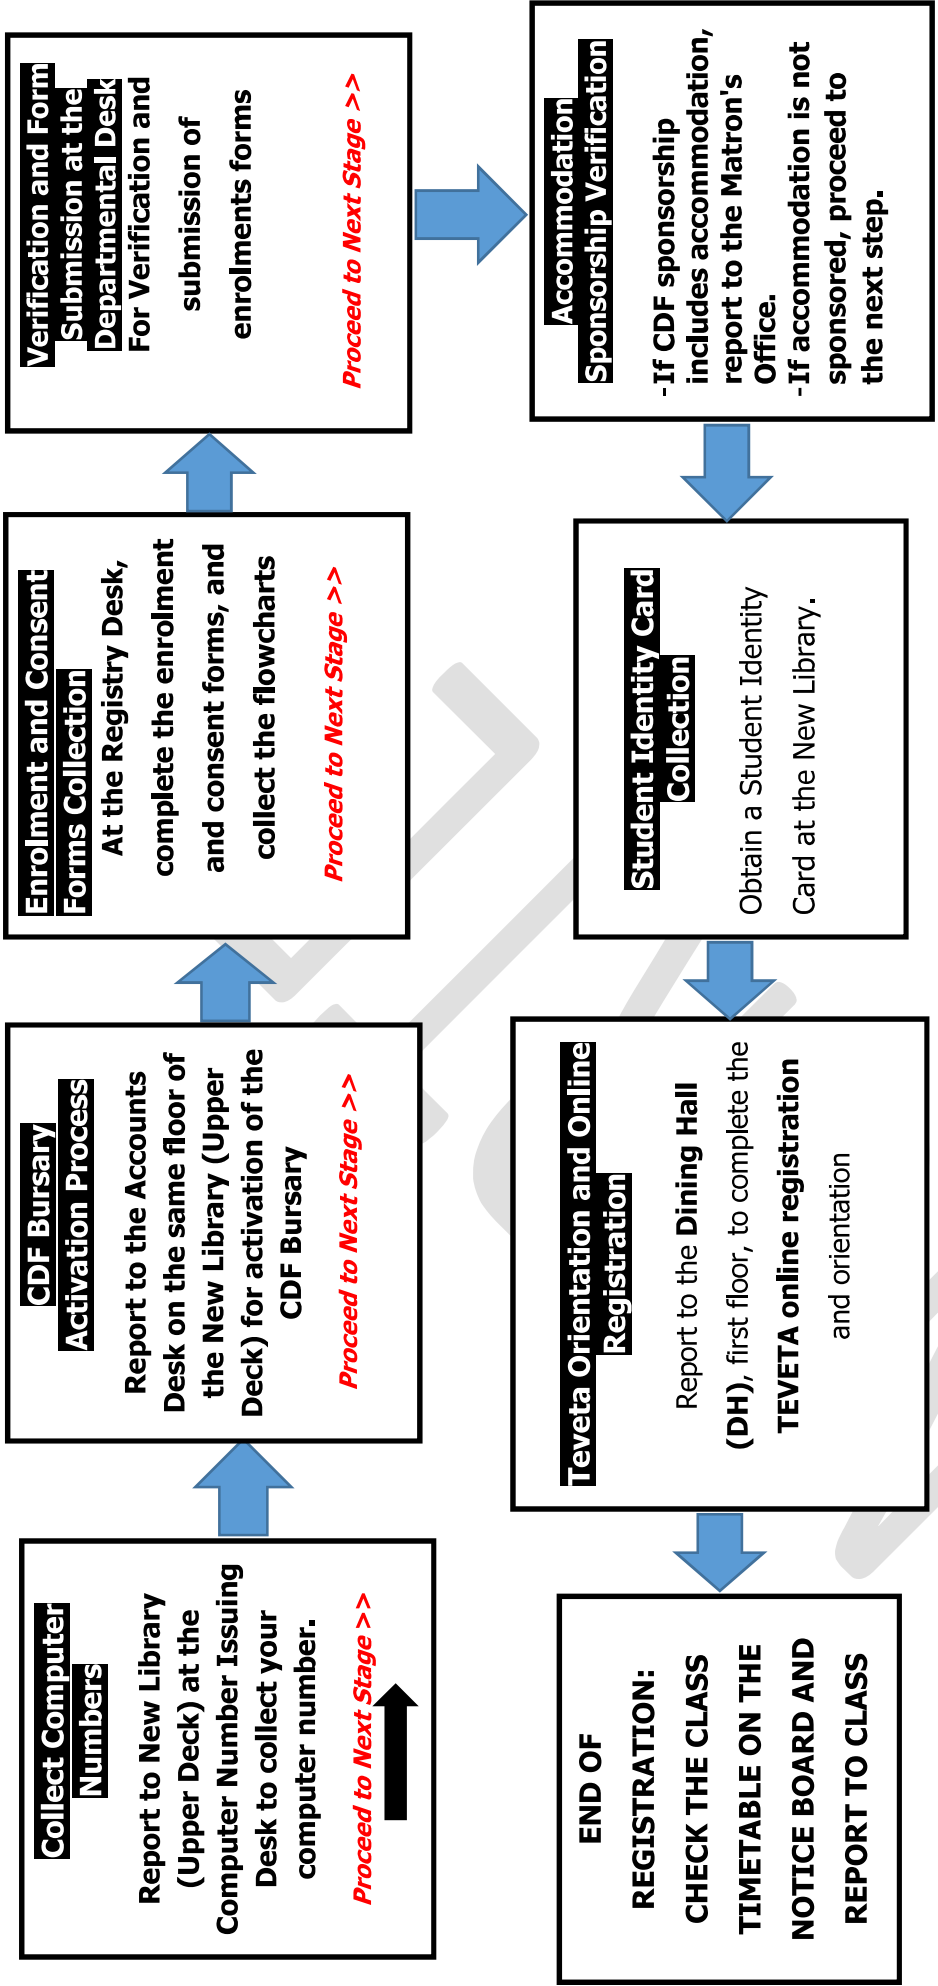

NORTEC STUDENTS REGISTRATIONS FLOW CHART
FIRST YEAR CDF SPONSORED STUDENTS (TERM 1) JANUARY INTAKE 2025

NOTE: REGISTRATION CLOSES ON 28TH FEBRUARY 2025