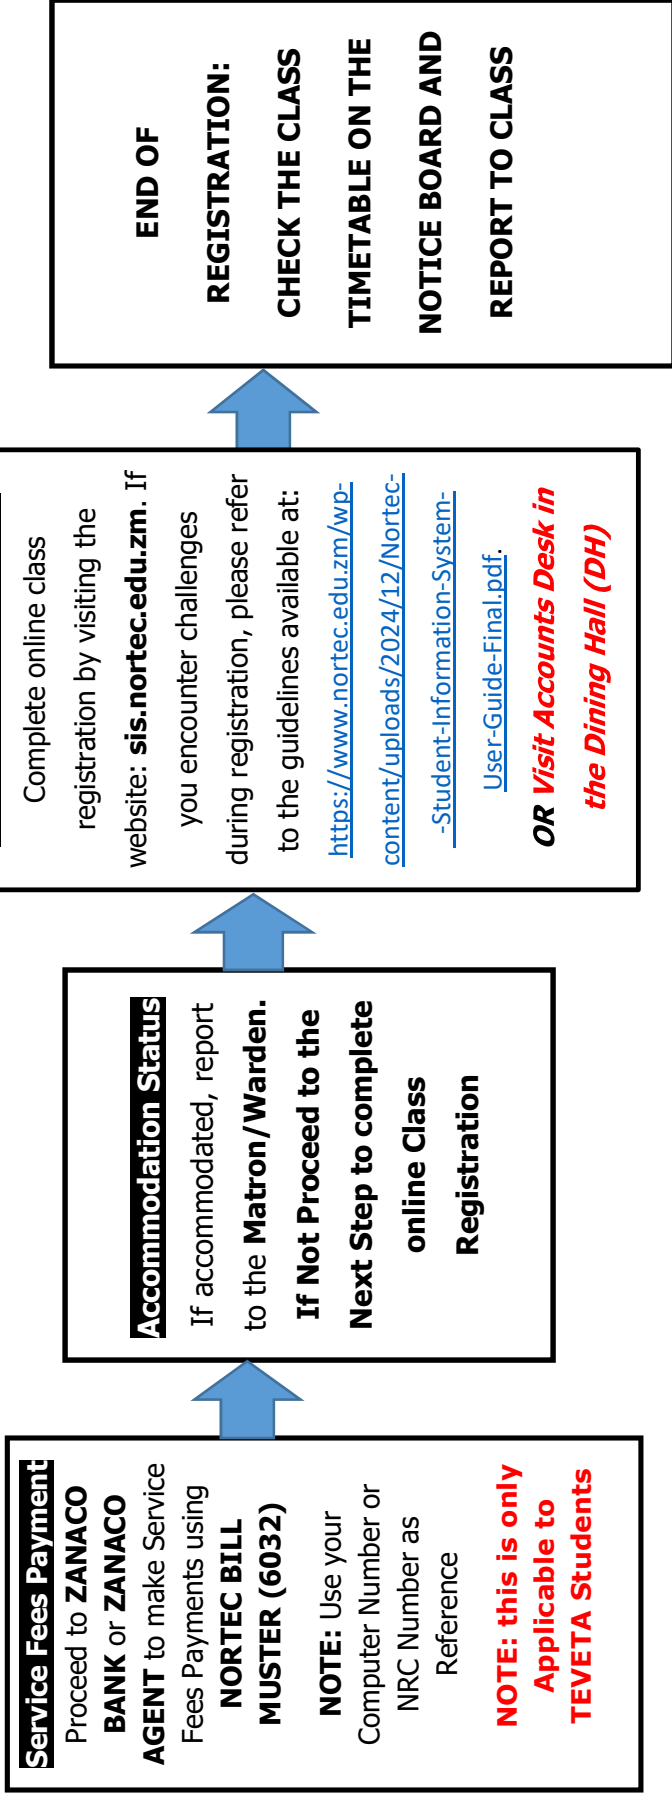

NORTEC STUDENTS REGISTRATION FLOW CHARTS -

CDF / TEVETA SPONSORED RETURNING STUDENTS (TERM 1) JANUARY 2025

NOTE: REGISTRATION CLOSES ON 28TH FEBRUARY 2025